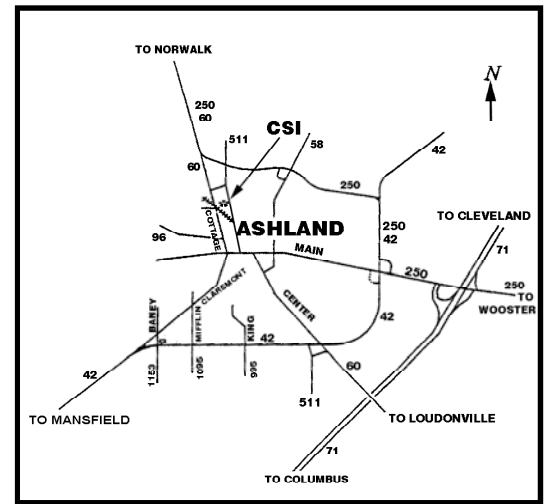

We always love our current and prospective customers to come to Ashland for plant tours, training or just a friendly visit! Just let us know ahead of time when you will be arriving so that the proper people can make time to meet with you. Ashland is located in North Central Ohio at exit 186 off Interstate 71 between Cleveland and Columbus. Drive time from Cleveland Hopkins Airport is about 60 minutes and about 90 minutes from Port Columbus Airport. For those who visited our facility prior to January of 2008, please note that the CSI Water Treatment division moved to a new location on Orange St. CSI Controls still operates out of the facility on Ohio St. These maps should help you get right to our front door, however, should you get lost or need any other information just give us a call at (419) 281-6829. Remember, our office hours are **8:00 a.m. - 5:00 p.m., Monday - Friday.**

If your plans require an overnight in Ashland, we have a few different options. Just off of Interstate 71 are:

- Amerihost Inn** (419) 281-8090
- Holiday Inn Express** (419) 281-2900
- Days Inn** (419) 289-0101