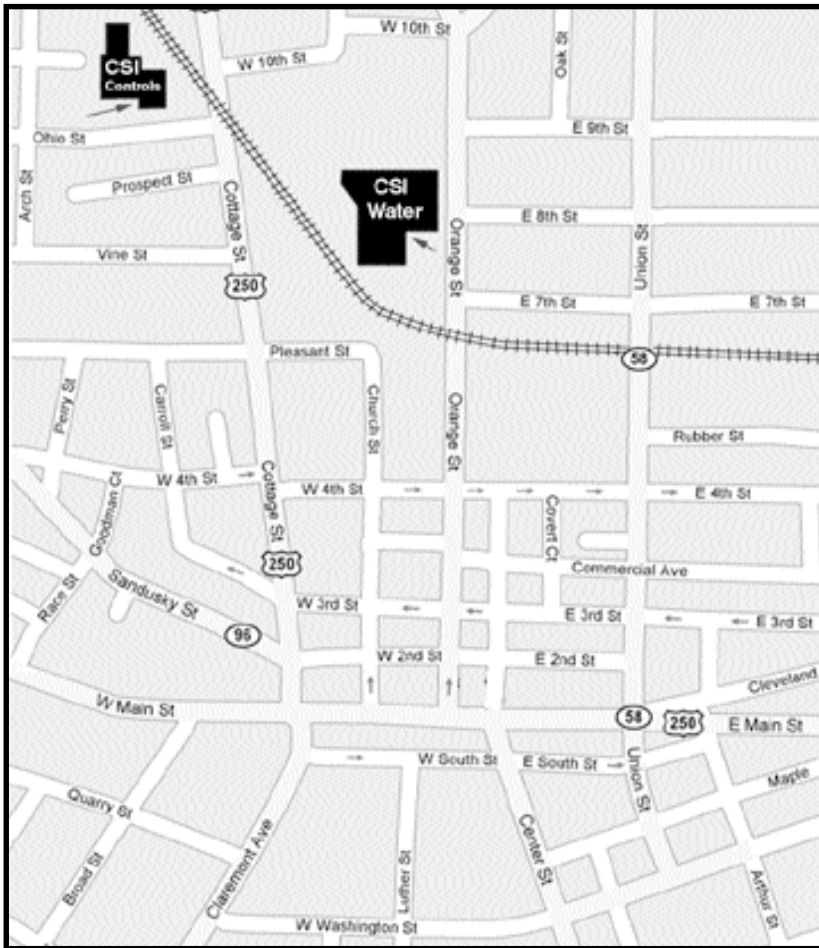

We always love our current and prospective customers to come to Ashland for plant tours, training or just a friendly visit! Just let us know ahead of time when you will be arriving so that the proper people can make time to meet with you. Ashland is located in North Central Ohio at exit 186 off Interstate 71 between Cleveland and Columbus. Drive time from Cleveland Hopkins Airport is about 60 minutes and about 90 minutes from Port Columbus Airport. For those who visited our facility prior to January of 2008, please note that the CSI Water Treatment division moved to a new location on Orange St. CSI Controls still operates out of the facility on Ohio St. These maps should help you get right to our front door, however, should you get lost or need any other information just give us a call at (419) 281-6829. Remember, our office hours are **8:00 a.m. - 5:00 p.m., Monday - Friday.**